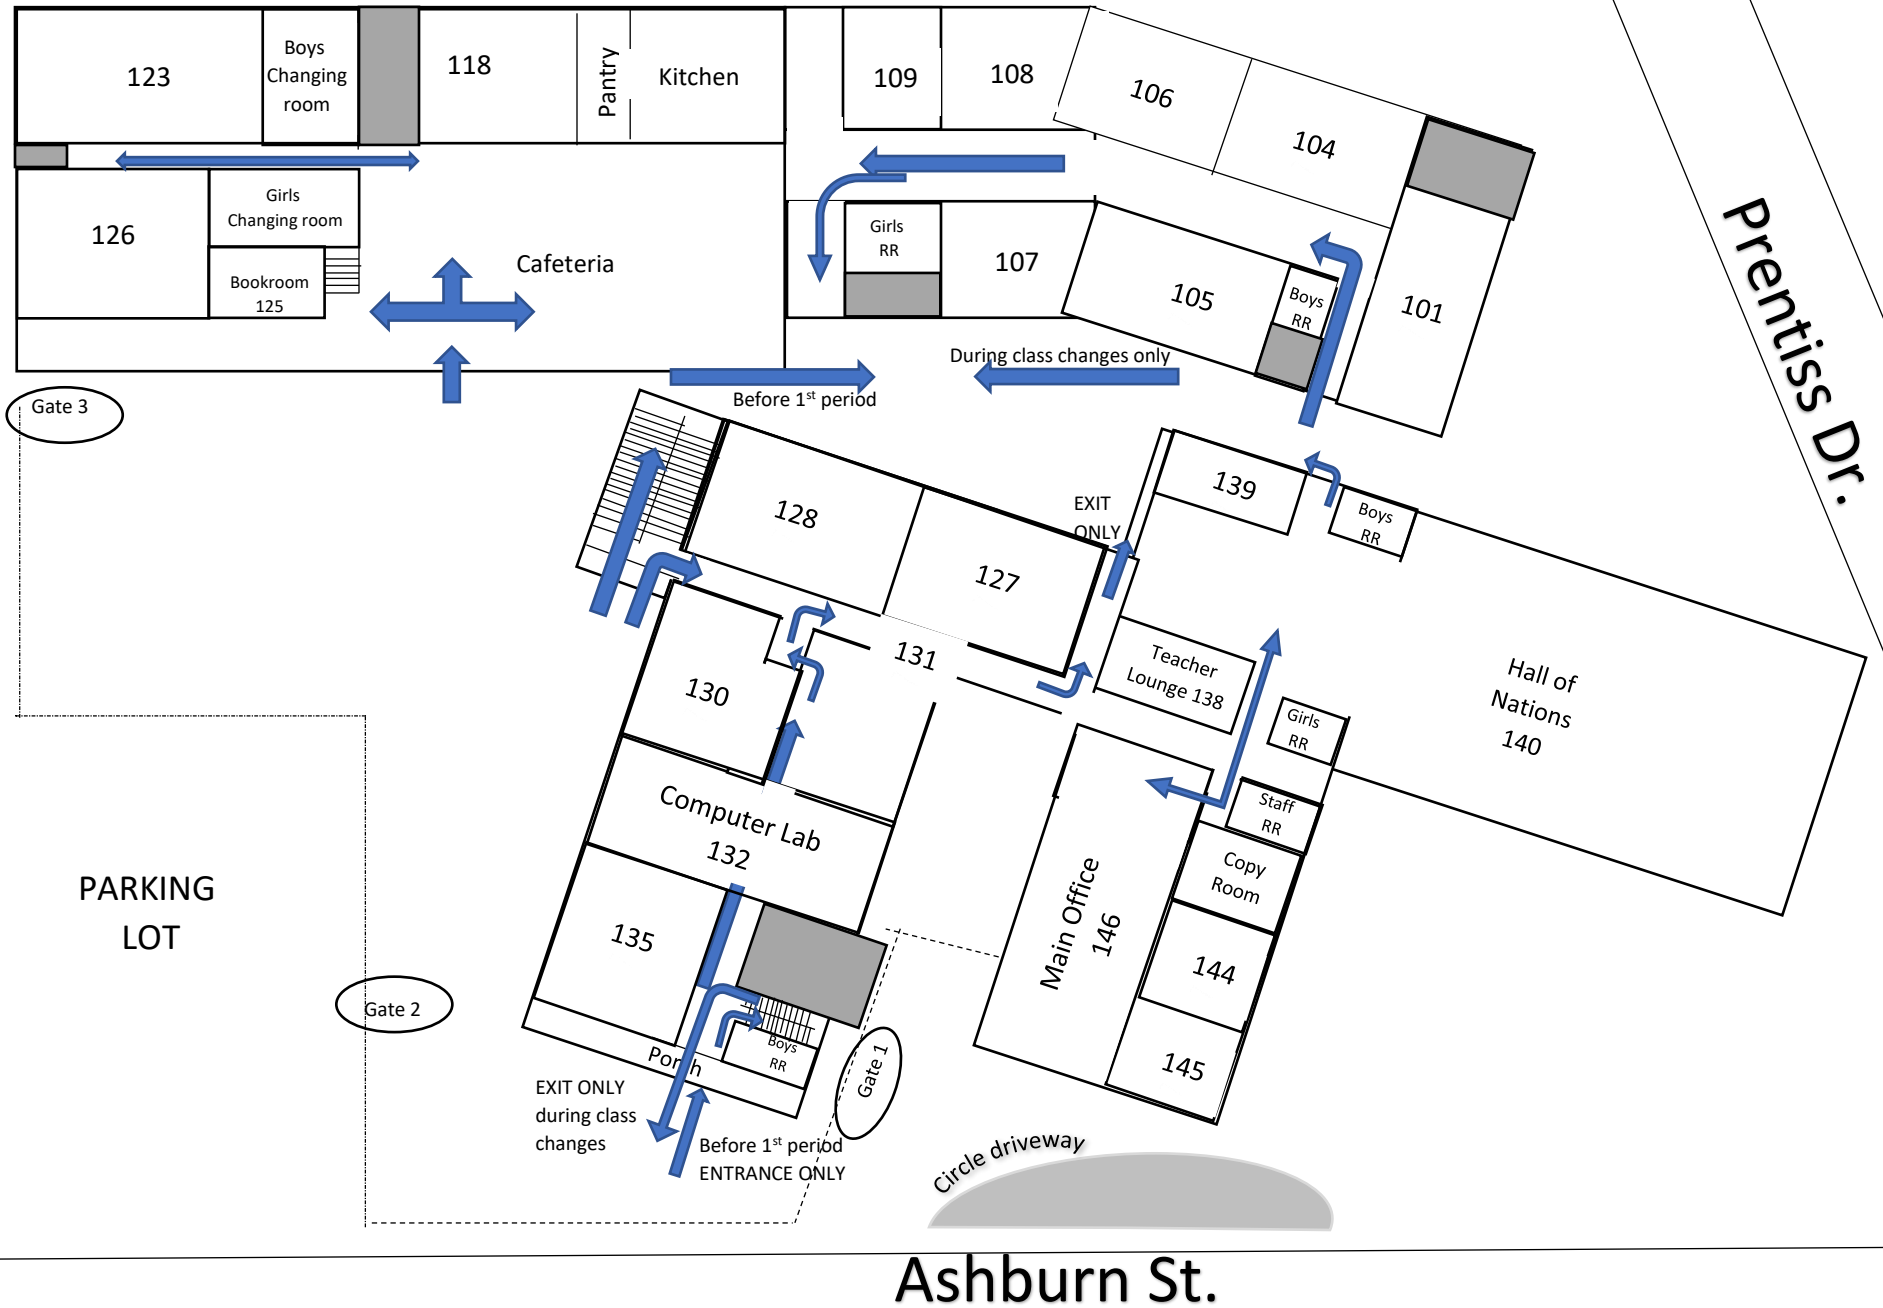

MOUNT CARMEL ACADEMY

7155 ASHBURN ST. HOUSTON , TX 77061

MOUNT CARMEL ACADEMY

7155 ASHBURN ST. HOUSTON , TX 77061

BUILDING 1, 2nd floor

BUILDING 2, 2nd floor